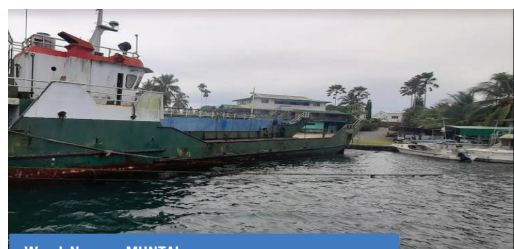

WRECKS IN AND AROUND MADANG PORTS

Wreck Name : UNKNOWN
Location : PETER YAMA AREA - SIMOI SHIPPING

Wreck Name : THOMPSON
Location : BIABI WHARF AREA

Wreck Name : KUDAH & WEWAK
Location : LUTHERAN SHIPPING ENGINEERING WHARF

Wreck Name : ANDREAS
Location : PETER YAMA AREA - SIMOI SHIPPING

Wreck Name : 4 X WRECKS
Location : BINEN WHARF AREA

Wreck Name : NCS RAIBUS CHALLENGER
Location : NCC KBK YARD WHARF

Wreck Name : MANUS ATOLLS
Location : PETER YAMA AREA - SIMOI SHIPPING

Wreck Name : HELEN
Location : BINEN WHARF AREA

Wreck Name : UNKNOWN WRECKS
Location : PRISTINE WHARF AREA

Wreck Name : MUNTAL
Location : PETER YAMA AREA - SIMOI SHIPPING

Wreck Name : TALIMBUN
Location : BINEN WHARF AREA