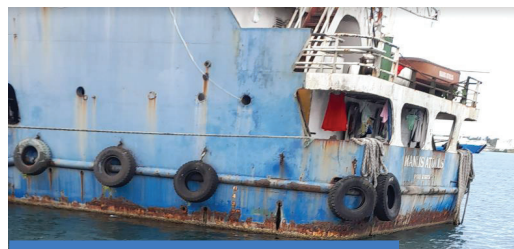

WRECKS IN AND AROUND MADANG PORTS

Wreck Name : UNKNOWN
Location : PETER YAMA AREA - SIMOI SHIPPING

Wreck Name : THOMPSON
Location : BIABI WHARF AREA

Wreck Name : KUDAH & WEWAK
Location : LUTHERAN SHIPPING ENGINEERING WHARF

Wreck Name : ANDREAS
Location : PETER YAMA AREA - SIMOI SHIPPING

Wreck Name : 4 X WRECKS
Location : BINEN WHARF AREA

Wreck Name : NCS RAIBUS CHALLENGER
Location : NCC KBK YARD WHARF

Wreck Name : MANUS ATOLLS
Location : PETER YAMA AREA - SIMOI SHIPPING