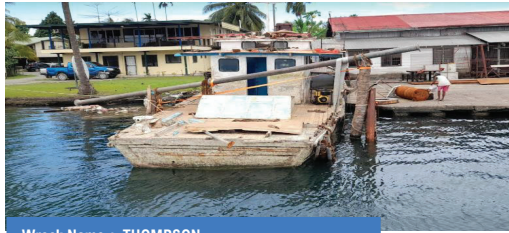

Wreck Name : THOMPSON
Location : BIABI WHARF AREA