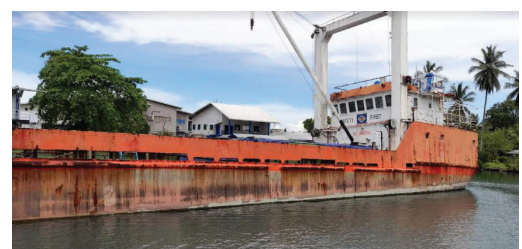

Wreck Name : ANDREAS
Location : PETER YAMA AREA - SIMOI SHIPPING

Wreck Name : 4 X WRECKS
Location : BINEN WHARF AREA

Wreck Name : NCS RAIBUS CHALLENGER
Location : NCC KBK YARD WHARF

Wreck Name : MANUS ATOLLS
Location : PETER YAMA AREA - SIMOI SHIPPING

Wreck Name : HELEN
Location : BINEN WHARF AREA

Wreck Name : UNKNOWN WRECKS
Location : PRISTINE WHARF AREA

Wreck Name : MUNTAL
Location : PETER YAMA AREA - SIMOI SHIPPING

Wreck Name : TALIMBUN
Location : BINEN WHARF AREA