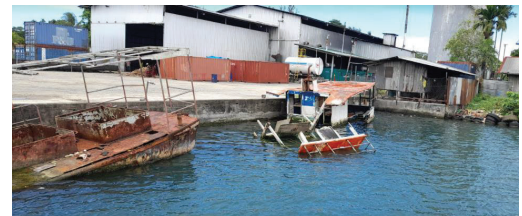

Wreck Name : UNKNOWN WRECKS
Location : PRISTINE WHARF AREA